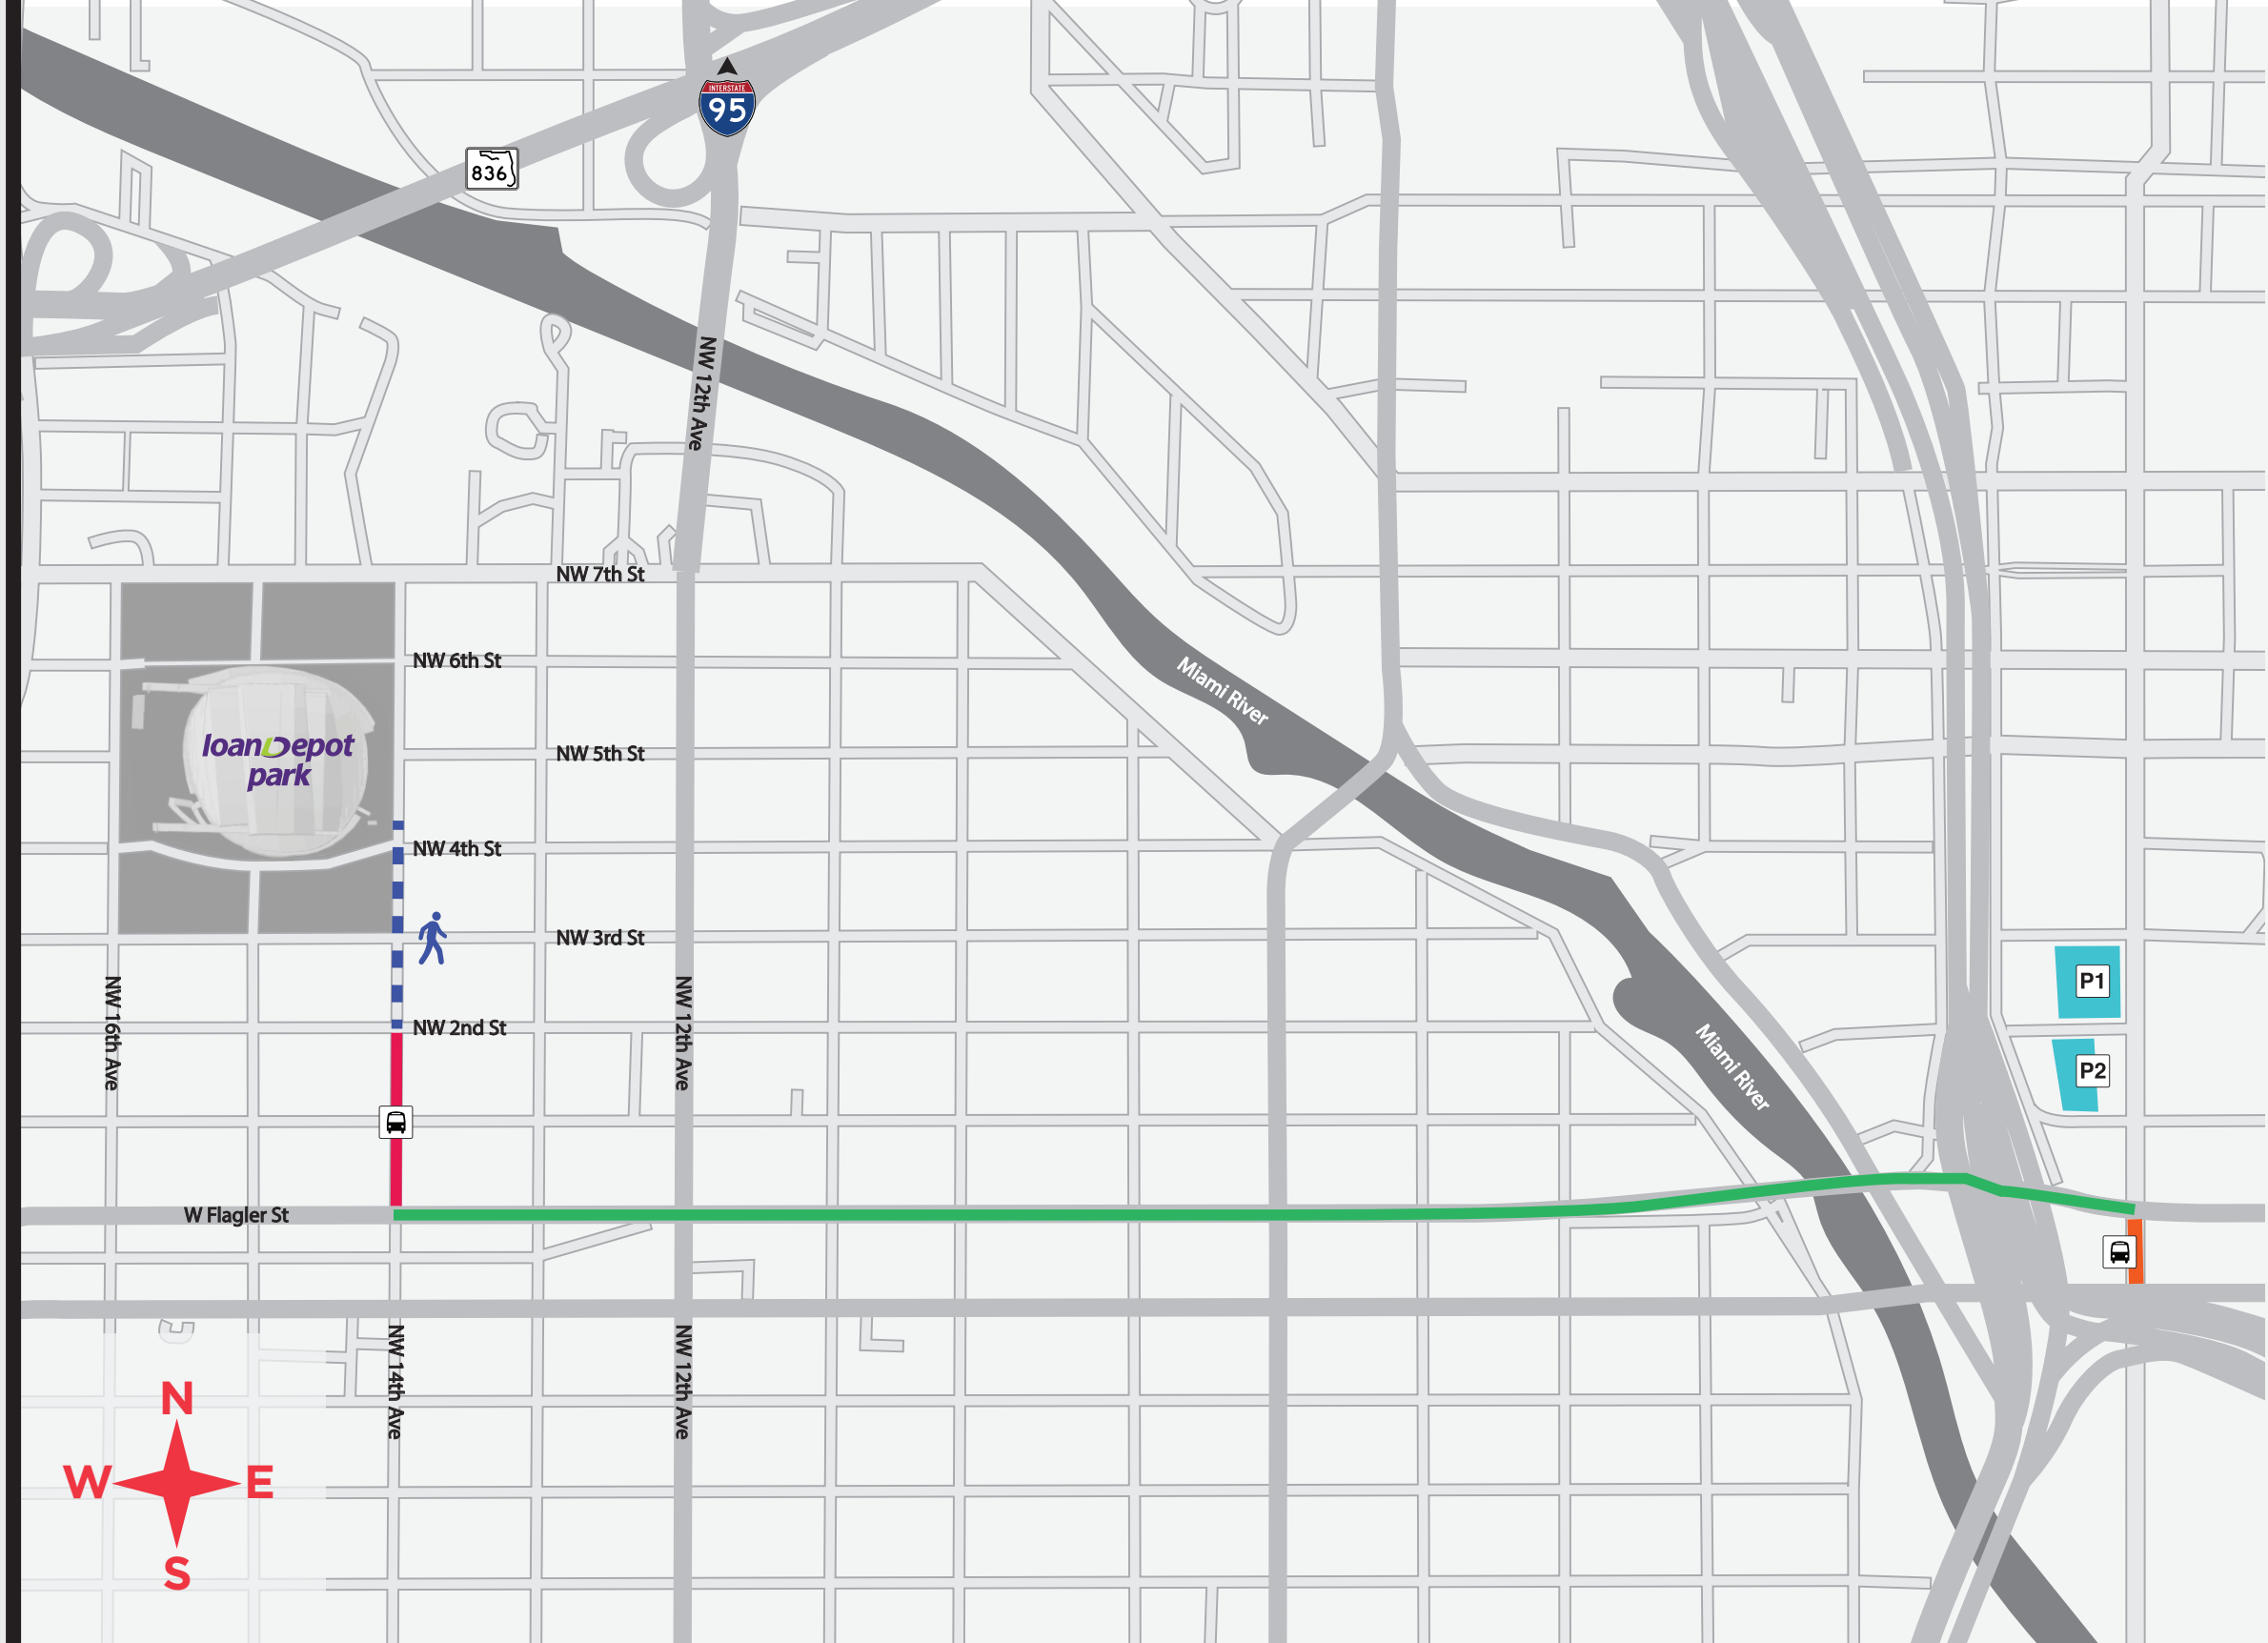

loanDepot park

SAVANNAH BANANAS VS PARTY ANIMALS
10/12/2024

Off-Site Downtown Park & Ride for \$12

P1 West Lot Garage

220 NW 3rd St, Miami, FL 33128

P2 Hickman Garage

270 NW 2nd St, Miami, FL 33128

Parking at loanDepot park is SOLD OUT

We highly encourage fans to utilize the Downtown Parking Garages for the commute to the game. Parking at the downtown hub of garages will cost \$12 and feature convenient, complimentary shuttles to and from loanDepot park for the game.

Shuttles will pick-up/drop-off on NW 2nd Avenue between SW 1st Street and W Flagler Street.

Off-site Downtown Park & Ride Operation

COMPLIMENTARY SHUTTLE

OFF-SITE PICK-UP/DROP-OFF

SHUTTLE ROUTE

ON-SITE DROP-OFF/PICK-UP

WALKING PATH

OFF-SITE GARAGE PARKING

Complimentary Shuttle Hours of Operation

1:00 PM - 11:00 PM